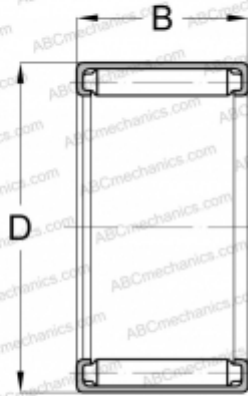

## BH-1010 KOYO

Needle roller bearings

TYPE: Roller bearings, Needle, Single row, Open end, inch size, mechanically retained full complement shell (KOYO-TORRINGTON)

### Technical specification

#### DIMENSIONS, MM

d	15,875
D	22,212
B	15,875

#### WEIGHT, KG

0,018