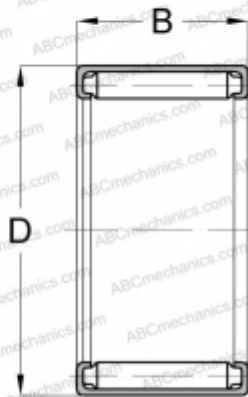

## B-126 TORRINGTON

Needle roller bearings

TYPE: Roller bearings, Needle, Single row, Open end, inch size, mechanically retained full complement shell (KOYO-TORRINGTON)

#### DIMENSIONS, MM

d	19,050
D	25,400
B	9,525

#### WEIGHT, KG

0,012