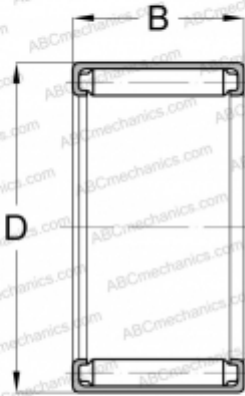

B-128 KOYO

Needle roller bearings

TYPE: Roller bearings, Needle, Single row, Open end, inch size, mechanically retained full complement shell (KOYO-TORRINGTON)

Technical specification

DIMENSIONS, MM

d	19,050
D	25,400
B	12,700

WEIGHT, KG

0,016

MANUFACTURER

[KOYO](#)

INTERCHANGE

TORRINGTON

[B-128](#)