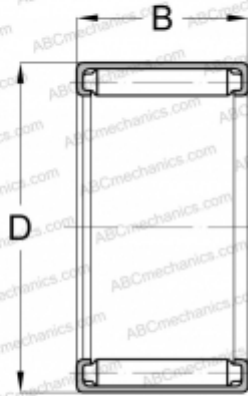

## B-138 KOYO

Needle roller bearings

TYPE: Roller bearings, Needle, Single row, Open end, inch size, mechanically retained full complement shell (KOYO-TORRINGTON)

### Technical specification

#### DIMENSIONS, MM

d	20,638
D	26,988
B	12,700

#### WEIGHT, KG

0,018