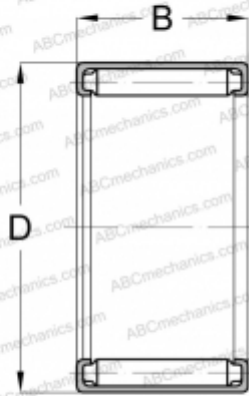

## B-1316 KOYO

Needle roller bearings

TYPE: Roller bearings, Needle, Single row, Open end, inch size, mechanically retained full complement shell (KOYO-TORRINGTON)

#### DIMENSIONS, MM

d	20,638
D	26,988
B	25,400

#### WEIGHT, KG

0,035