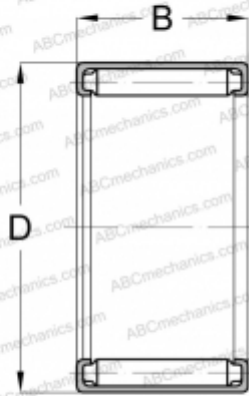

B-158 KOYO

Needle roller bearings

TYPE: Roller bearings, Needle, Single row, Open end, inch size, mechanically retained full complement shell (KOYO-TORRINGTON)

Technical specification

DIMENSIONS, MM

d	23,813
D	30,163
B	12,700

WEIGHT, KG

0,020

MANUFACTURER

[KOYO](#)

INTERCHANGE

TORRINGTON	B-158
------------	-----------------------