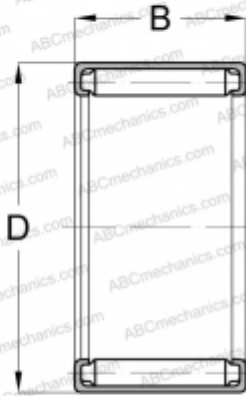

## B-1516 KOYO

Needle roller bearings

TYPE: Roller bearings, Needle, Single row, Open end, inch size, mechanically retained full complement shell (KOYO-TORRINGTON)

### Technical specification

#### DIMENSIONS, MM

d	23,813
D	30,163
B	25,400

#### WEIGHT, KG

0,040