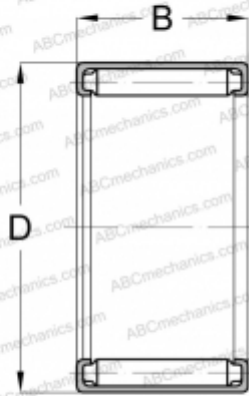

B-166 KOYO

Needle roller bearings

TYPE: Roller bearings, Needle, Single row, Open end, inch size, mechanically retained full complement shell (KOYO-TORRINGTON)

Technical specification

DIMENSIONS, MM

d	25,400
D	31,750
B	9,525

WEIGHT, KG

0,016

MANUFACTURER

[KOYO](#)

INTERCHANGE

TORRINGTON	B-166
------------	-----------------------