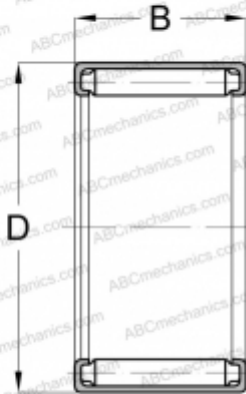

B-2016 KOYO

Needle roller bearings

TYPE: Roller bearings, Needle, Single row, Open end, inch size, mechanically retained full complement shell (KOYO-TORRINGTON)

Technical specification

DIMENSIONS, MM

d	31,750
D	38,100
B	25,400

WEIGHT, KG

0,051

MANUFACTURER

[KOYO](#)

INTERCHANGE

TORRINGTON	B-2016
------------	------------------------