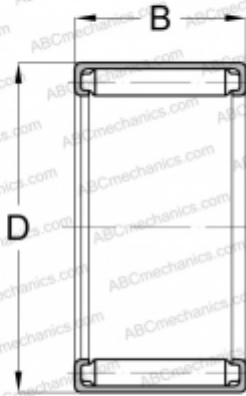

## B-2016 TORRINGTON

Needle roller bearings

TYPE: Roller bearings, Needle, Single row, Open end, inch size, mechanically retained full complement shell (KOYO-TORRINGTON)

### Technical specification

#### DIMENSIONS, MM

d	31,750
D	38,100
B	25,400

#### WEIGHT, KG

0,051