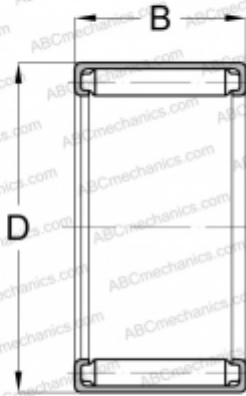

## B-2020 KOYO

Needle roller bearings

TYPE: Roller bearings, Needle, Single row, Open end, inch size, mechanically retained full complement shell (KOYO-TORRINGTON)

### Technical specification

#### DIMENSIONS, MM

d	31,750
D	38,100
B	31,750

#### WEIGHT, KG

0,064