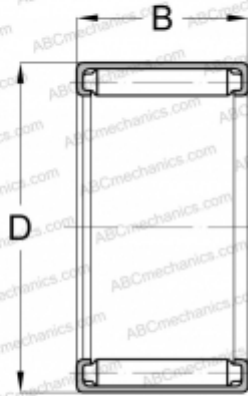

B-228 KOYO

Needle roller bearings

TYPE: Roller bearings, Needle, Single row, Open end, inch size, mechanically retained full complement shell (KOYO-TORRINGTON)

Technical specification

DIMENSIONS, MM

d	34,925
D	41,275
B	12,700

WEIGHT, KG

0,028

MANUFACTURER

[KOYO](#)

INTERCHANGE

TORRINGTON	B-228
------------	-----------------------