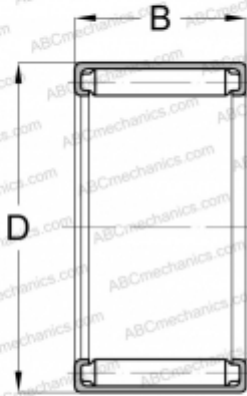

B-2220 KOYO

Needle roller bearings

TYPE: Roller bearings, Needle, Single row, Open end, inch size, mechanically retained full complement shell (KOYO-TORRINGTON)

Technical specification

DIMENSIONS, MM

d	34,925
D	41,275
B	31,750

WEIGHT, KG

0,070

MANUFACTURER

[KOYO](#)

INTERCHANGE

TORRINGTON	B-2220
------------	------------------------