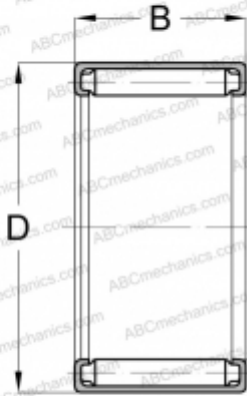

B-2816 KOYO

Needle roller bearings

TYPE: Roller bearings, Needle, Single row, Open end, inch size, mechanically retained full complement shell (KOYO-TORRINGTON)

Technical specification

DIMENSIONS, MM

d	44,450
D	53,975
B	25,400

WEIGHT, KG

0,109

MANUFACTURER

[KOYO](#)

INTERCHANGE

TORRINGTON	B-2816
------------	------------------------