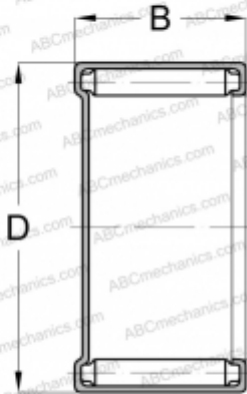

## M-341 TORRINGTON

Needle roller bearings

TYPE: Roller bearings, Needle, Single row, Closed end, inch size, mechanically retained full complement shell (KOYO-TORRINGTON)

#### DIMENSIONS, MM

d	4,763
D	8,733
B	6,350

#### WEIGHT, KG

0,002