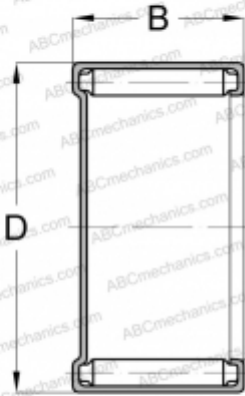

## M-441 KOYO

Needle roller bearings

TYPE: Roller bearings, Needle, Single row, Closed end, inch size, mechanically retained full complement shell (KOYO-TORRINGTON)

### Technical specification

#### DIMENSIONS, MM

d	6,350
D	11,113
B	6,350

#### WEIGHT, KG

0,003