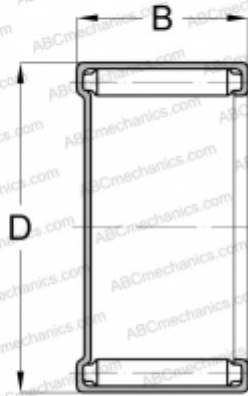

M-451 KOYO

Needle roller bearings

TYPE: Roller bearings, Needle, Single row, Closed end, inch size, mechanically retained full complement shell (KOYO-TORRINGTON)

Technical specification

DIMENSIONS, MM

d	6,350
D	11,113
B	7,925

WEIGHT, KG

0,004

MANUFACTURER

[KOYO](#)

INTERCHANGE

TORRINGTON	M-451
------------	-----------------------