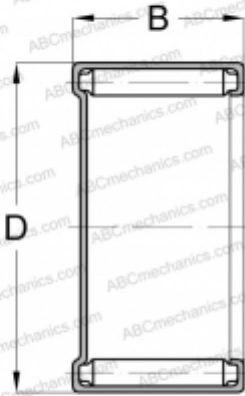

M-551 KOYO

Needle roller bearings

TYPE: Roller bearings, Needle, Single row, Closed end, inch size, mechanically retained full complement shell (KOYO-TORRINGTON)

Technical specification

DIMENSIONS, MM

d	7,938
D	12,700
B	7,925

WEIGHT, KG

0,004

MANUFACTURER

[KOYO](#)

INTERCHANGE

TORRINGTON	M-551
------------	-----------------------