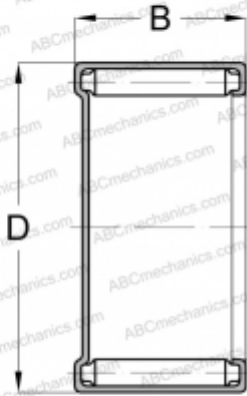

MH-571 KOYO

Needle roller bearings

TYPE: Roller bearings, Needle, Single row, Closed end, inch size, mechanically retained full complement shell (KOYO-TORRINGTON)

Technical specification

DIMENSIONS, MM

d	7,938
D	14,288
B	11,125

WEIGHT, KG

0,008

MANUFACTURER

[KOYO](#)

INTERCHANGE

TORRINGTON	MH-571
------------	------------------------