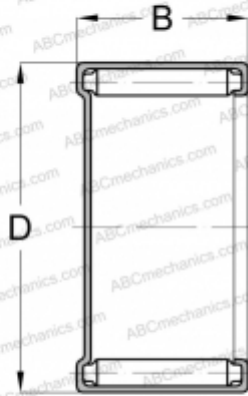

## M-681 KOYO

Needle roller bearings

TYPE: Roller bearings, Needle, Single row, Closed end, inch size, mechanically retained full complement shell (KOYO-TORRINGTON)

#### DIMENSIONS, MM

d	9,525
D	14,288
B	12,700

#### WEIGHT, KG

0,008