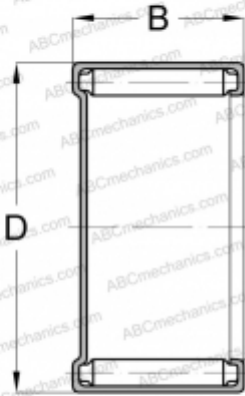

M-781 TORRINGTON

Needle roller bearings

TYPE: Roller bearings, Needle, Single row, Closed end, inch size, mechanically retained full complement shell (KOYO-TORRINGTON)

Technical specification

DIMENSIONS, MM

d	11,113
D	15,875
B	12,700

WEIGHT, KG

0,009

MANUFACTURER

[TORRINGTON](#)

INTERCHANGE

KOYO

[M-781](#)