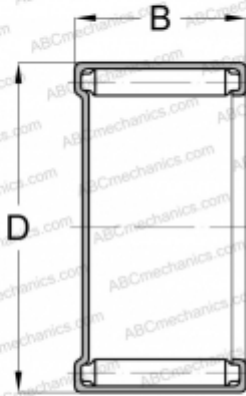

M-861 KOYO

Needle roller bearings

TYPE: Roller bearings, Needle, Single row, Closed end, inch size, mechanically retained full complement shell (KOYO-TORRINGTON)

Technical specification

DIMENSIONS, MM

d	12,700
D	17,463
B	9,525

WEIGHT, KG

0,007

MANUFACTURER

[KOYO](#)

INTERCHANGE

TORRINGTON	M-861
------------	-----------------------