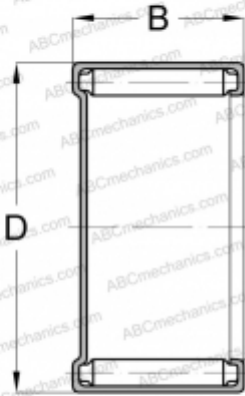

## M-871 KOYO

Needle roller bearings

TYPE: Roller bearings, Needle, Single row, Closed end, inch size, mechanically retained full complement shell (KOYO-TORRINGTON)

### Technical specification

#### DIMENSIONS, MM

d	12,700
D	17,463
B	11,125

#### WEIGHT, KG

0,008