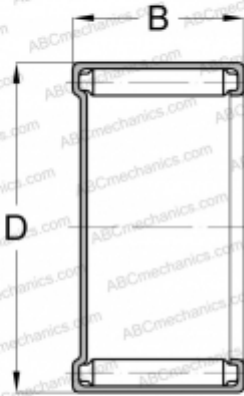

## M-871 TORRINGTON

Needle roller bearings

TYPE: Roller bearings, Needle, Single row, Closed end, inch size, mechanically retained full complement shell (KOYO-TORRINGTON)

### Technical specification

#### DIMENSIONS, MM

|   |        |
|---|--------|
| d | 12,700 |
| D | 17,463 |
| B | 11,125 |

#### WEIGHT, KG

0,008