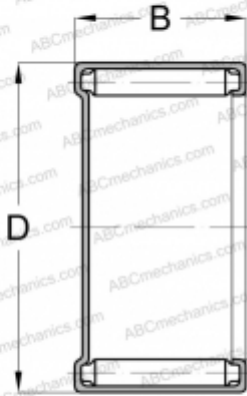

M-881 KOYO

Needle roller bearings

TYPE: Roller bearings, Needle, Single row, Closed end, inch size, mechanically retained full complement shell (KOYO-TORRINGTON)

Technical specification

DIMENSIONS, MM

d	12,700
D	17,463
B	12,700

WEIGHT, KG

0,009

MANUFACTURER

[KOYO](#)

INTERCHANGE

TORRINGTON	M-881
------------	-----------------------