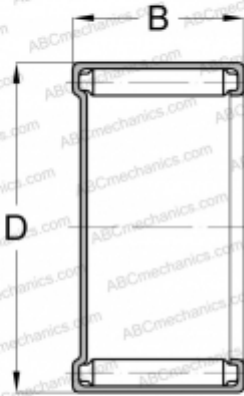

## M-881 TORRINGTON

Needle roller bearings

TYPE: Roller bearings, Needle, Single row, Closed end, inch size, mechanically retained full complement shell (KOYO-TORRINGTON)

### Technical specification

#### DIMENSIONS, MM

d	12,700
D	17,463
B	12,700

#### WEIGHT, KG

0,009