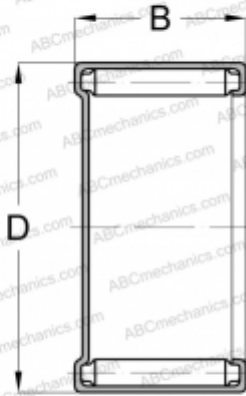

## M-8101 KOYO

Needle roller bearings

TYPE: Roller bearings, Needle, Single row, Closed end, inch size, mechanically retained full complement shell (KOYO-TORRINGTON)

#### DIMENSIONS, MM

d	12,700
D	17,463
B	15,875

#### WEIGHT, KG

0,012