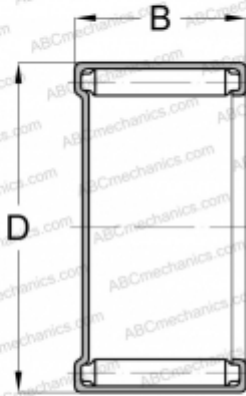

M-961 KOYO

Needle roller bearings

TYPE: Roller bearings, Needle, Single row, Closed end, inch size, mechanically retained full complement shell (KOYO-TORRINGTON)

Technical specification

DIMENSIONS, MM

d	14,288
D	19,050
B	9,525

WEIGHT, KG

0,008

MANUFACTURER

[KOYO](#)

INTERCHANGE

TORRINGTON	M-961
------------	-----------------------