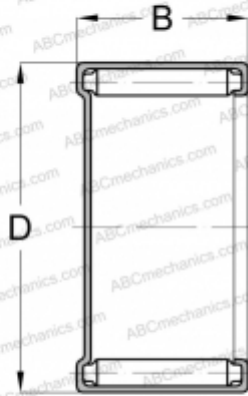

M-9121 KOYO

Needle roller bearings

TYPE: Roller bearings, Needle, Single row, Closed end, inch size, mechanically retained full complement shell (KOYO-TORRINGTON)

Technical specification

DIMENSIONS, MM

d	14,288
D	19,050
B	19,050

WEIGHT, KG

0,015

MANUFACTURER

[KOYO](#)

INTERCHANGE

TORRINGTON	M-9121
------------	------------------------