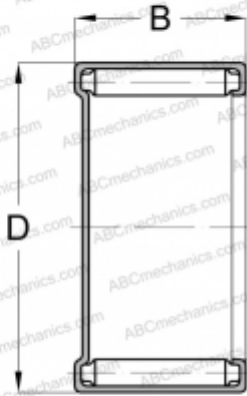

M-1461 KOYO

Needle roller bearings

TYPE: Roller bearings, Needle, Single row, Closed end, inch size, mechanically retained full complement shell (KOYO-TORRINGTON)

Technical specification

DIMENSIONS, MM

d	22,225
D	28,575
B	9,525

WEIGHT, KG

0,016

MANUFACTURER

[KOYO](#)

INTERCHANGE

TORRINGTON	M-1461
------------	------------------------