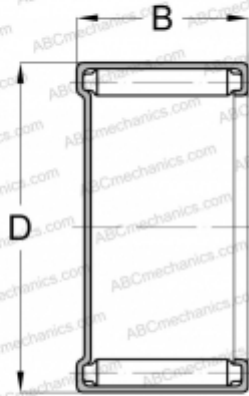

## M-1671 KOYO

Needle roller bearings

TYPE: Roller bearings, Needle, Single row, Closed end, inch size, mechanically retained full complement shell (KOYO-TORRINGTON)

#### DIMENSIONS, MM

d	25,400
D	31,750
B	11,125

#### WEIGHT, KG

0,021