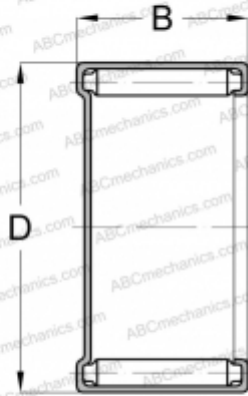

## M-1681 KOYO

Needle roller bearings

TYPE: Roller bearings, Needle, Single row, Closed end, inch size, mechanically retained full complement shell (KOYO-TORRINGTON)

#### DIMENSIONS, MM

d	25,400
D	31,750
B	12,700

#### WEIGHT, KG

0,024