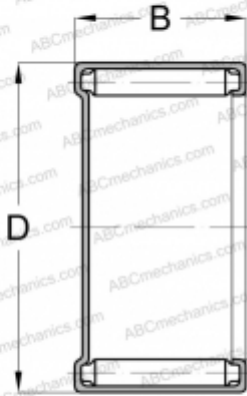

M-1861 KOYO

Needle roller bearings

TYPE: Roller bearings, Needle, Single row, Closed end, inch size, mechanically retained full complement shell (KOYO-TORRINGTON)

Technical specification

DIMENSIONS, MM

d	28,575
D	34,925
B	9,525

WEIGHT, KG

0,020

MANUFACTURER

[KOYO](#)

INTERCHANGE

TORRINGTON	M-1861
------------	------------------------