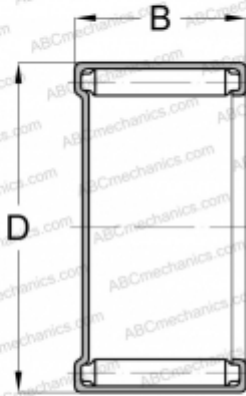

## M-2081 KOYO

Needle roller bearings

TYPE: Roller bearings, Needle, Single row, Closed end, inch size, mechanically retained full complement shell (KOYO-TORRINGTON)

#### DIMENSIONS, MM

d	31,750
D	38,100
B	12,700

#### WEIGHT, KG

0,029