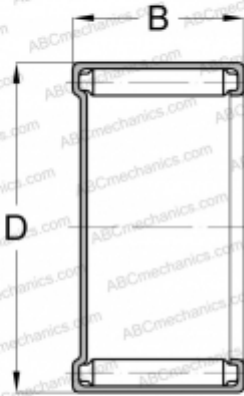

## M-2281 TORRINGTON

Needle roller bearings

TYPE: Roller bearings, Needle, Single row, Closed end, inch size, mechanically retained full complement shell (KOYO-TORRINGTON)

### Technical specification

#### DIMENSIONS, MM

d	34,925
D	41,275
B	12,700

#### WEIGHT, KG

0,032