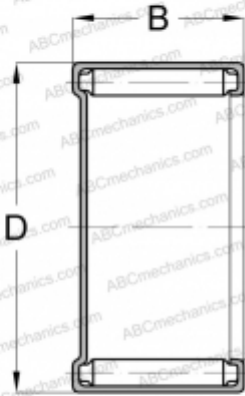

M-22201 KOYO

Needle roller bearings

TYPE: Roller bearings, Needle, Single row, Closed end, inch size, mechanically retained full complement shell (KOYO-TORRINGTON)

Technical specification

DIMENSIONS, MM

d	34,925
D	41,275
B	31,750

WEIGHT, KG

0,080

MANUFACTURER

[KOYO](#)

INTERCHANGE

TORRINGTON	M-22201
------------	-------------------------