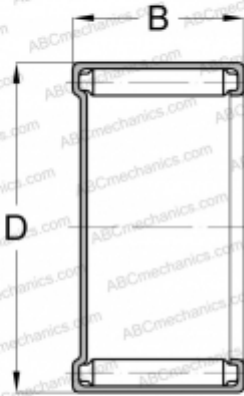

## M-22201 TORRINGTON

Needle roller bearings

TYPE: Roller bearings, Needle, Single row, Closed end, inch size, mechanically retained full complement shell (KOYO-TORRINGTON)

### Technical specification

#### DIMENSIONS, MM

|   |        |
|---|--------|
| d | 34,925 |
| D | 41,275 |
| B | 31,750 |

#### WEIGHT, KG

0,080