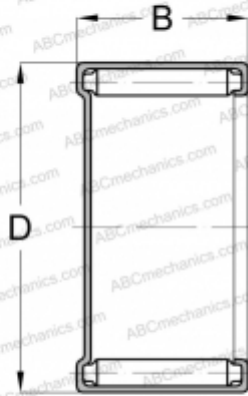

MH-22161 KOYO

Needle roller bearings

TYPE: Roller bearings, Needle, Single row, Closed end, inch size, mechanically retained full complement shell (KOYO-TORRINGTON)

Technical specification

DIMENSIONS, MM

d	34,925
D	44,450
B	25,400

WEIGHT, KG

0,099

MANUFACTURER

[KOYO](#)

INTERCHANGE

TORRINGTON	MH-22161
------------	--------------------------