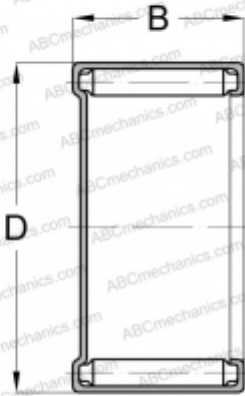

## M-24121 KOYO

Needle roller bearings

TYPE: Roller bearings, Needle, Single row, Closed end, inch size, mechanically retained full complement shell (KOYO-TORRINGTON)

### Technical specification

#### DIMENSIONS, MM

d	38,100
D	47,625
B	19,050

#### WEIGHT, KG

0,081