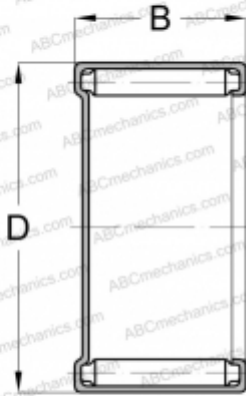

M-24201 TORRINGTON

Needle roller bearings

TYPE: Roller bearings, Needle, Single row, Closed end, inch size, mechanically retained full complement shell (KOYO-TORRINGTON)

Technical specification

DIMENSIONS, MM

d	38,100
D	47,625
B	31,750

WEIGHT, KG

0,134

MANUFACTURER

[TORRINGTON](#)

INTERCHANGE

KOYO

[M-24201](#)