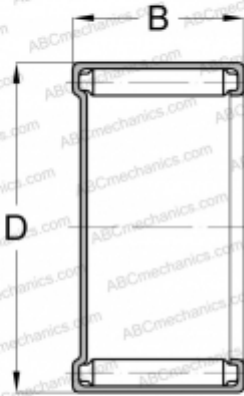

M-28121 KOYO

Needle roller bearings

TYPE: Roller bearings, Needle, Single row, Closed end, inch size, mechanically retained full complement shell (KOYO-TORRINGTON)

Technical specification

DIMENSIONS, MM

d	44,450
D	53,975
B	19,050

WEIGHT, KG

0,092

MANUFACTURER

[KOYO](#)

INTERCHANGE

TORRINGTON

[M-28121](#)