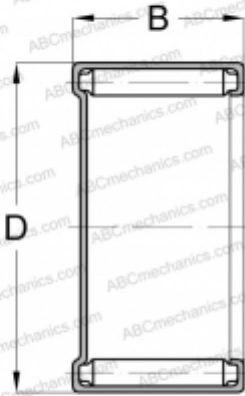

M-28161 KOYO

Needle roller bearings

TYPE: Roller bearings, Needle, Single row, Closed end, inch size, mechanically retained full complement shell (KOYO-TORRINGTON)

Technical specification

DIMENSIONS, MM

d	44,450
D	53,975
B	25,400

WEIGHT, KG

0,123

MANUFACTURER

[KOYO](#)

INTERCHANGE

TORRINGTON	M-28161
------------	-------------------------