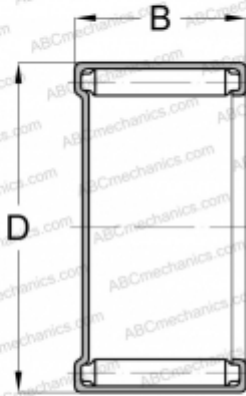

M-3281 KOYO

Needle roller bearings

TYPE: Roller bearings, Needle, Single row, Closed end, inch size, mechanically retained full complement shell (KOYO-TORRINGTON)

Technical specification

DIMENSIONS, MM

d	50,800
D	60,325
B	12,700

WEIGHT, KG

0,069

MANUFACTURER

[KOYO](#)

INTERCHANGE

TORRINGTON	M-3281
------------	------------------------