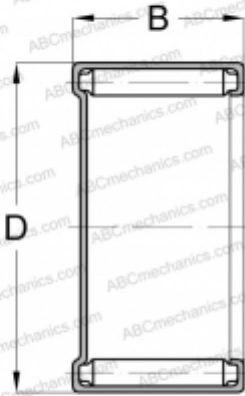

## M-32161 KOYO

Needle roller bearings

TYPE: Roller bearings, Needle, Single row, Closed end, inch size, mechanically retained full complement shell (KOYO-TORRINGTON)

### Technical specification

#### DIMENSIONS, MM

d	50,800
D	60,325
B	25,400

#### WEIGHT, KG

0,139