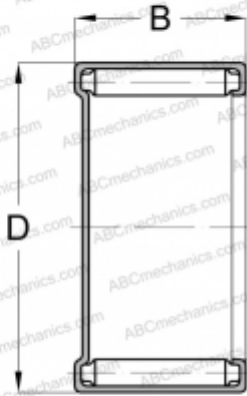

## M-32241 KOYO

Needle roller bearings

TYPE: Roller bearings, Needle, Single row, Closed end, inch size, mechanically retained full complement shell (KOYO-TORRINGTON)

#### DIMENSIONS, MM

d	50,800
D	60,325
B	38,100

#### WEIGHT, KG

0,209