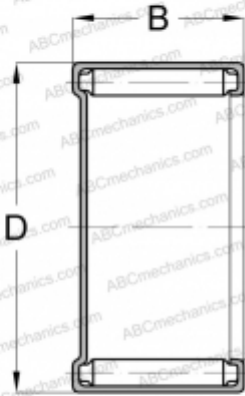

M-32281 KOYO

Needle roller bearings

TYPE: Roller bearings, Needle, Single row, Closed end, inch size, mechanically retained full complement shell (KOYO-TORRINGTON)

Technical specification

DIMENSIONS, MM

d	50,800
D	60,325
B	44,450

WEIGHT, KG

0,243

MANUFACTURER

[KOYO](#)

INTERCHANGE

TORRINGTON

[M-32281](#)