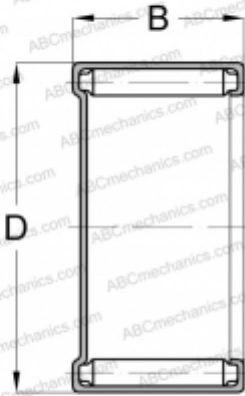

M-36121 KOYO

Needle roller bearings

TYPE: Roller bearings, Needle, Single row, Closed end, inch size, mechanically retained full complement shell (KOYO-TORRINGTON)

Technical specification

DIMENSIONS, MM

d	57,150
D	66,675
B	19,050

WEIGHT, KG

0,116

MANUFACTURER

[KOYO](#)

INTERCHANGE

TORRINGTON

[M-36121](#)