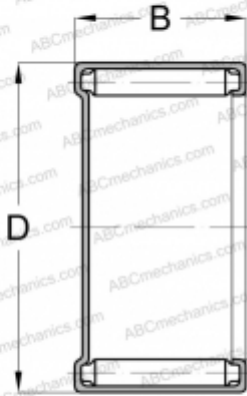

## M-44201 KOYO

Needle roller bearings

TYPE: Roller bearings, Needle, Single row, Closed end, inch size, mechanically retained full complement shell (KOYO-TORRINGTON)

#### DIMENSIONS, MM

d	69,850
D	79,375
B	31,750

#### WEIGHT, KG

0,234