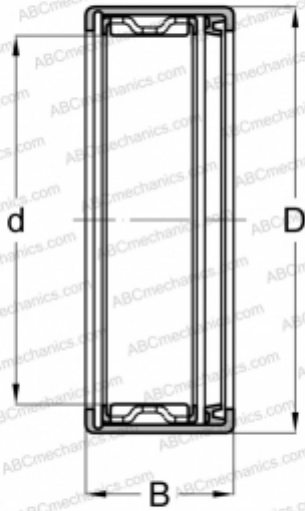

JT-56 KOYO

Needle roller bearings

TYPE: Roller bearings, Needle, Single row, Open end, inch size, caged shell, one seal (KOYO-TORRINGTON)

Technical specification

DIMENSIONS, MM

d	7,938
D	12,700
B	9,525

WEIGHT, KG