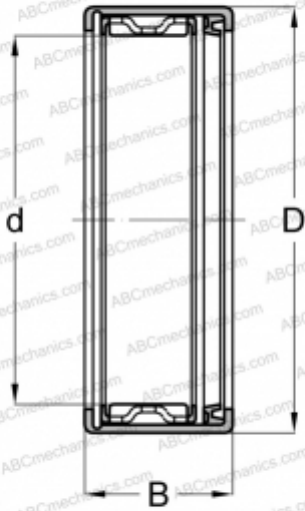

## JT-56 TORRINGTON

Needle roller bearings

TYPE: Roller bearings, Needle, Single row, Open end, inch size, caged shell, one seal (KOYO-TORRINGTON)

#### DIMENSIONS, MM

d	7,938
D	12,700
B	9,525

#### WEIGHT, KG

0,004